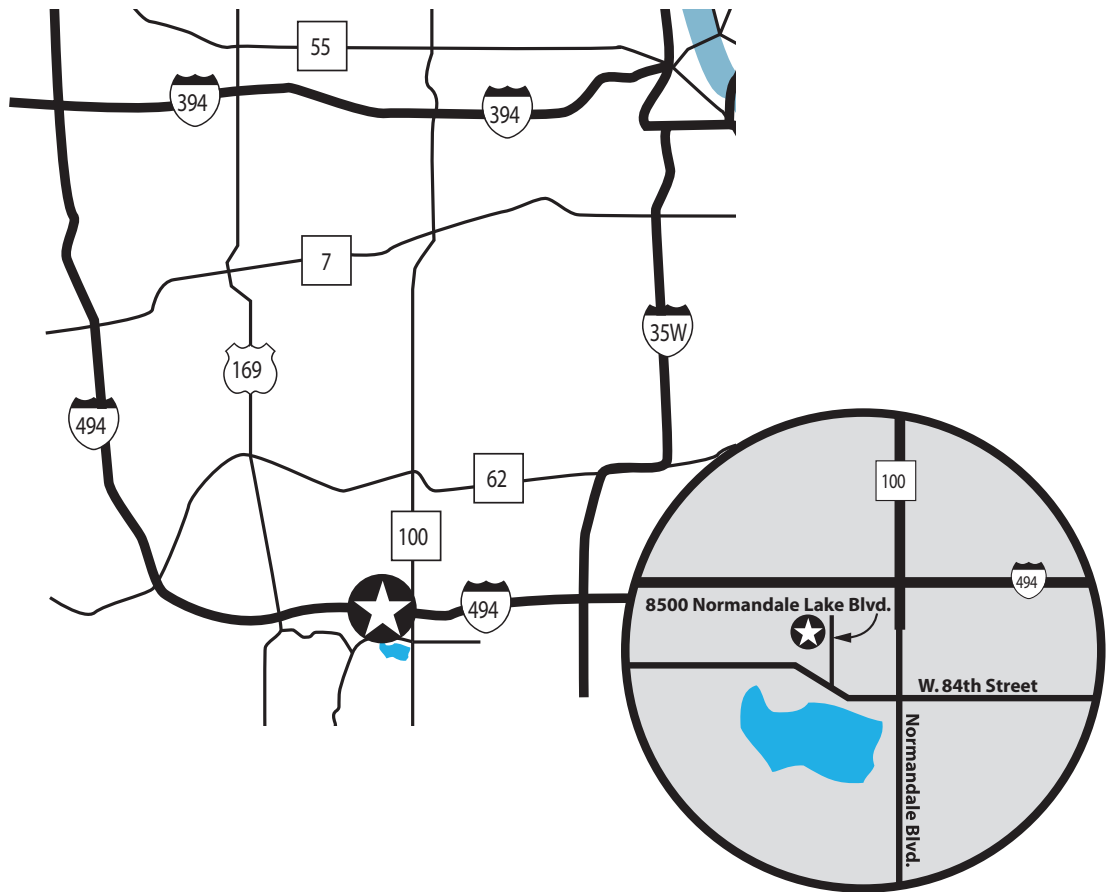

Our Offices

From the North:

Take 35W South (from Minneapolis) to 494 West. Take 494 West to the Normandale Blvd. exit. Take the Normandale Blvd. exit South. At the first stop light on Normandale Blvd., turn right onto 84th Street. At the second stop light turn right onto Normandale Lake Blvd. JNBA Financial Advisors is in the 8500 Tower on the left-hand side.

From the West:

Travel on 494 East to the Normandale Blvd. exit. Take the Normandale Blvd. exit South. Turn right onto 84th Street. At the second stop light turn right onto Normandale Lake Blvd. JNBA Financial Advisors is in the 8500 Tower on the left-hand side.

From the East:

Travel on 494 West to the Normandale Blvd. exit. Take the Normandale Blvd. exit South. At the first stop light on Normandale Blvd. turn right onto 84th Street. At the second stop light turn right onto Normandale Lake Blvd. JNBA Financial Advisors is in the 8500 Tower on the left-hand side.

From the South:

Travel on 35W North toward Minneapolis. Exit onto 494 West. Take 494 West to the Normandale Blvd. exit. Exit South on Normandale Blvd. At the first stop light on Normandale Blvd. turn right onto 84th Street. At the second stop light turn right onto Normandale Lake Blvd. JNBA Financial Advisors is in the 8500 tower on the left-hand side.